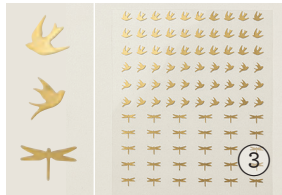

4. PECAN PIE 3/8" (1 CM) CENTER STRIPE RIBBON
162744 | $7.50

10 Yards (9.1 m)