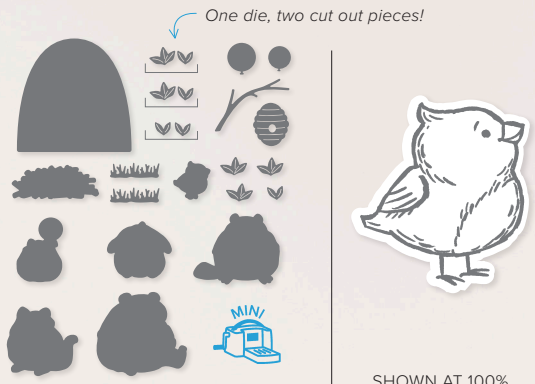

FLUFFIEST FRIENDS DIES
162849 | $34.00
21 dies. Largest die: 3" X 3" (7.6 x 7.6 cm)

One die, two cut out pieces!

SHOWN AT 100%

FLUFFIEST FRIENDS BUNDLE
162850 | $54.00

10% BUNDLED SAVINGS Cling
Fluffiest Friends Stamp Set +
Fluffiest Friends Dies

FLUFFIEST FRIENDS STAMP SET

162846 | $26.00
9 cling stamps

FLUFFIEST FRIENDS DIES

162849 | $34.00
21 dies. Largest die: 3" X 3" (7.6 x 7.6 cm)

CONTACT ME TO LEARN MORE:

Rachel Tessman
763-502-6813
stampyourartout@comcast.net
www.StampYourArtOut.com